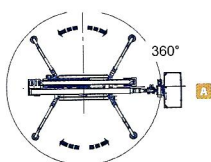

200 kg

standard:

optional: additional working area