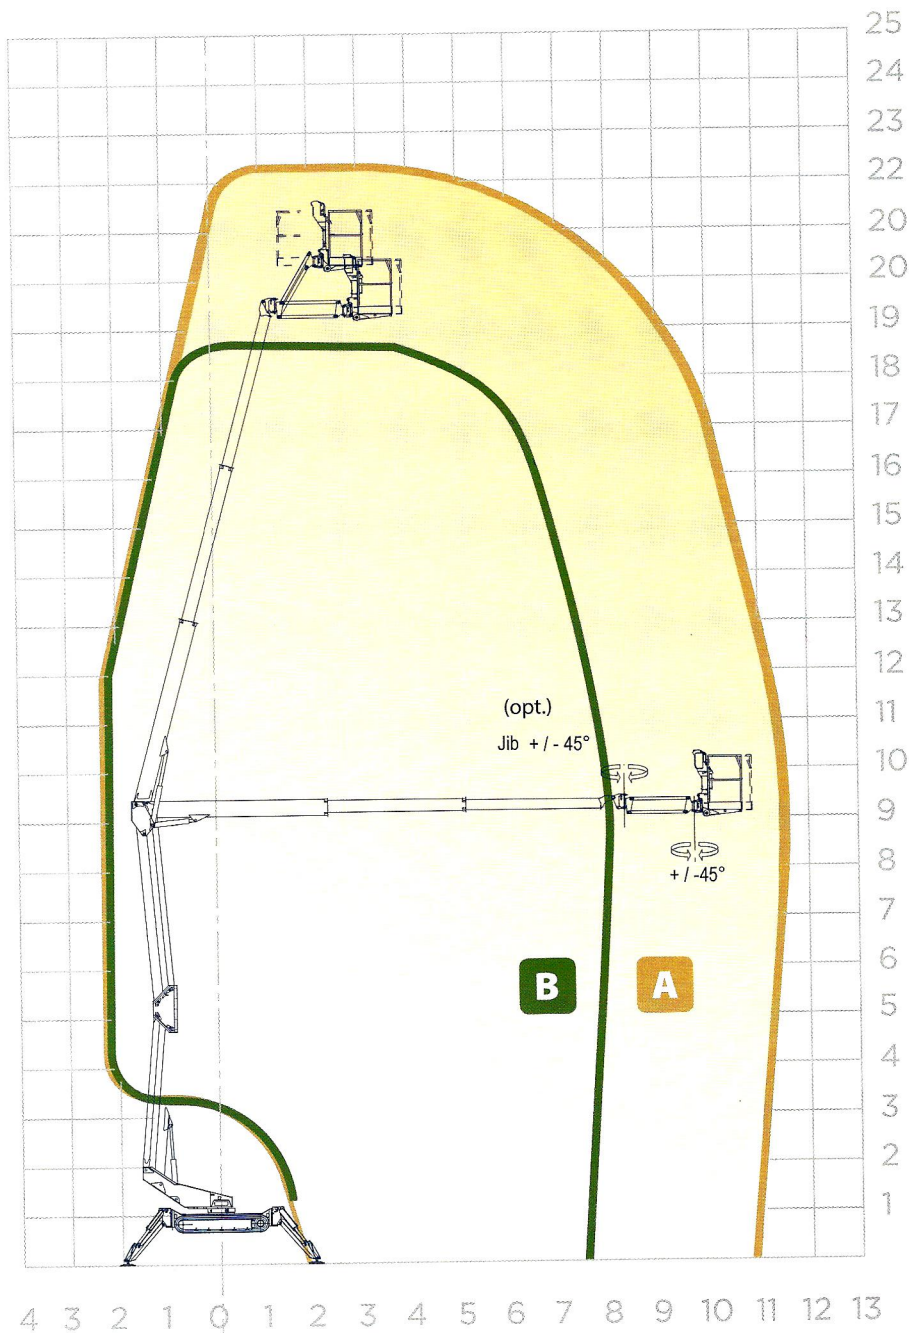

200 kg

standard:

optional: additional working area